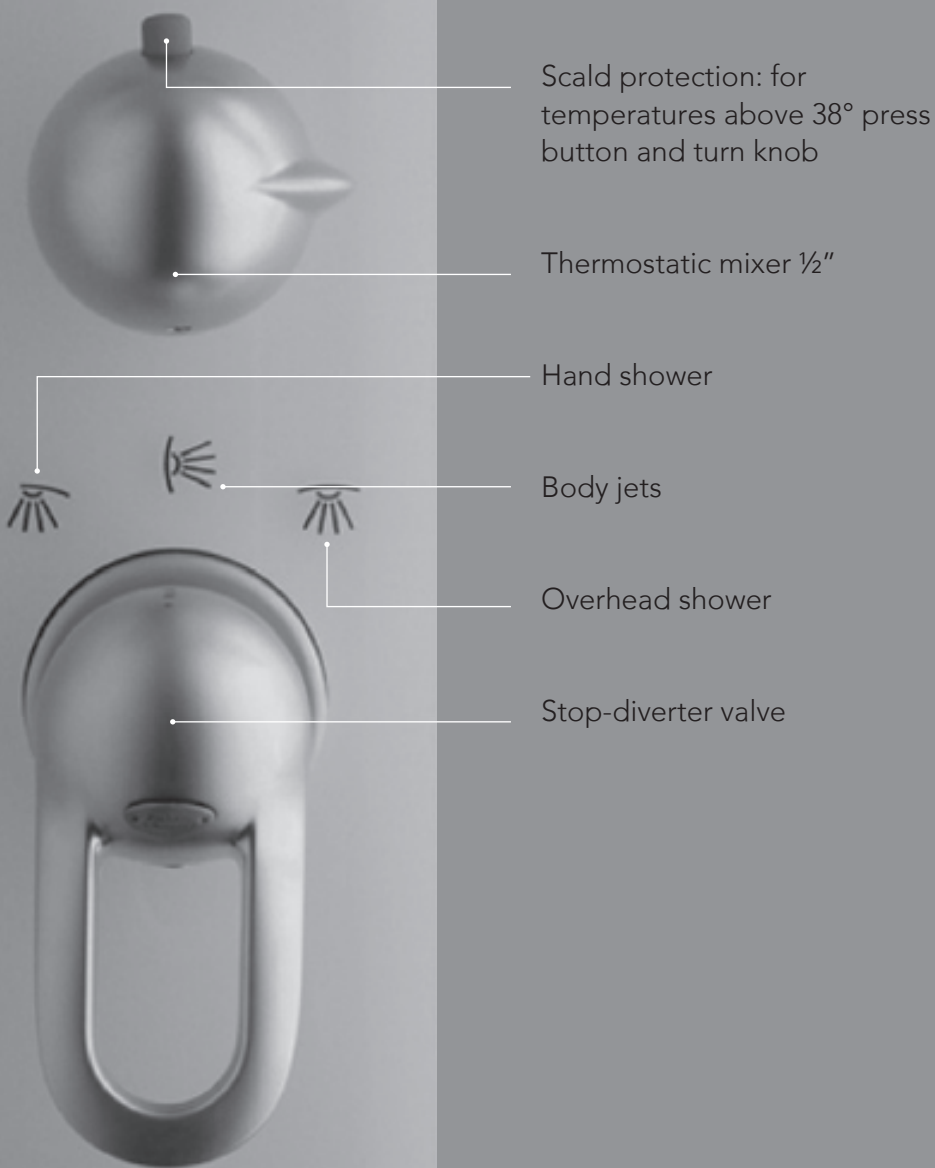

Control Units

Manual (Quattrostat Click)

Scald protection: for temperatures above 38° press button and turn knob

Thermostatic mixer 1/2"

Hand shower

Body jets

Overhead shower

Stop-diverter valve

Features:

- Thermostatic mixer with scald protection
- Stop-/diverter valve for control and operation of overhead- and body jets
- Adjustable flow rate
- Combination of two showers possible

Products:

- Shower Temple Manual
- Showerpanel Lift 2
- Showerpanel Helis
- Showerpanel Prestige M / ML
- Shower Steam Component ML/Steam
- Showerpanel Ambiance